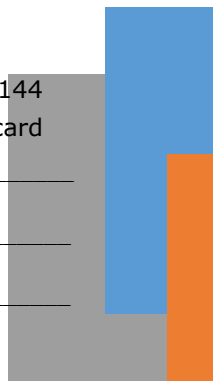

PAYMENT MUST ACCOMPANY REGISTRATION

Send payment to LB MDF c/o Pamela McHale, 585 N. Greenbush Rd., Rensselaer, NY 12144

Phone: 518-880-6380, Fax: 518-880-6381, Email: pmchale@nrla.org or pay by credit card

Card #: _____ Exp. date: _____

Security code #: _____ Billing zip code: _____

Name on card: _____ Signature: _____